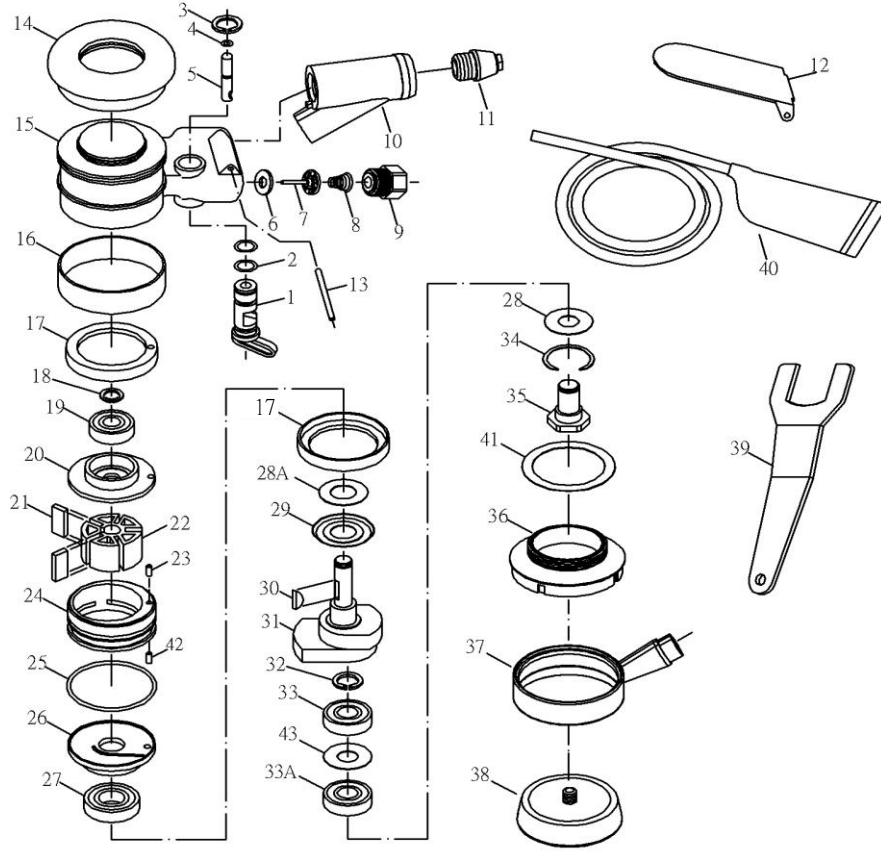

OS-300S GAV HAVALI ORBİTAL ZIMPARA

NO.	PARÇA ADI	ADET	FİYAT\$	NO.	PARÇA ADI	ADET	FİYAT\$
1	REGULATOR	1	6.00	24	CYLINDER	1	20.00
2	O-RING	2	1.00	25	O-RING	1	2.00
3	SNAP RING	1	2.00	26	FRONT PLATE	1	15.00
4	O-RING	1	1.00	27	BEARING (6002ZZ)	1	8.00
5	VALVE STEM	1	4.00	28	WASHER	1	3.00
6	WASHER	1	2.00	28A	WASHER	1	3.00
7	VALVE	1	4.00	29	WASHER	1	4.00
8	SPRING	1	2.00	30	ROTOR KEY	1	3.00
9	AIR INLET	1	4.00	31	MOTOR SHAFT BALANCER	1	25.00
10	VACUUM ADAPTER	1	6.00	32	SNAP RING	1	2.00
11	CONE MUFFLER NUT	1	5.00	33	BEARING (6001LU)	1	8.00
12	LEVER	1	5.00	33A	BEARING (6001)	1	8.00
13	PIN	1	2.00	34	SNAP RING	1	3.00
14	PROTECTING RUBBER	1	7.00	35	SHAFT	1	10.00
15	HOUSING	1	20.00	36	HOUSING COVER	1	15.00
16	SKIRT	1	5.00	37	SHROUD	1	10.00
17	RUBBER BUSHING	2	5.00	38	PAD HOOK-UP	1	10.00
18	SNAP RING	1	2.00	39	STOP SPANNER	1	6.00
19	BEARING (6000ZZ)	1	8.00	40	RUBBER HOSE & BAG	1	18.00
20	REAR PLATE	1	15.00	41	WASHER	1	4.00
21	ROTOR BLADE	5	1.50	42	PIN	1	1.00
22	ROTOR	1	15.00	43	SHIM	1	2.00
23	PIN	1	1.00				